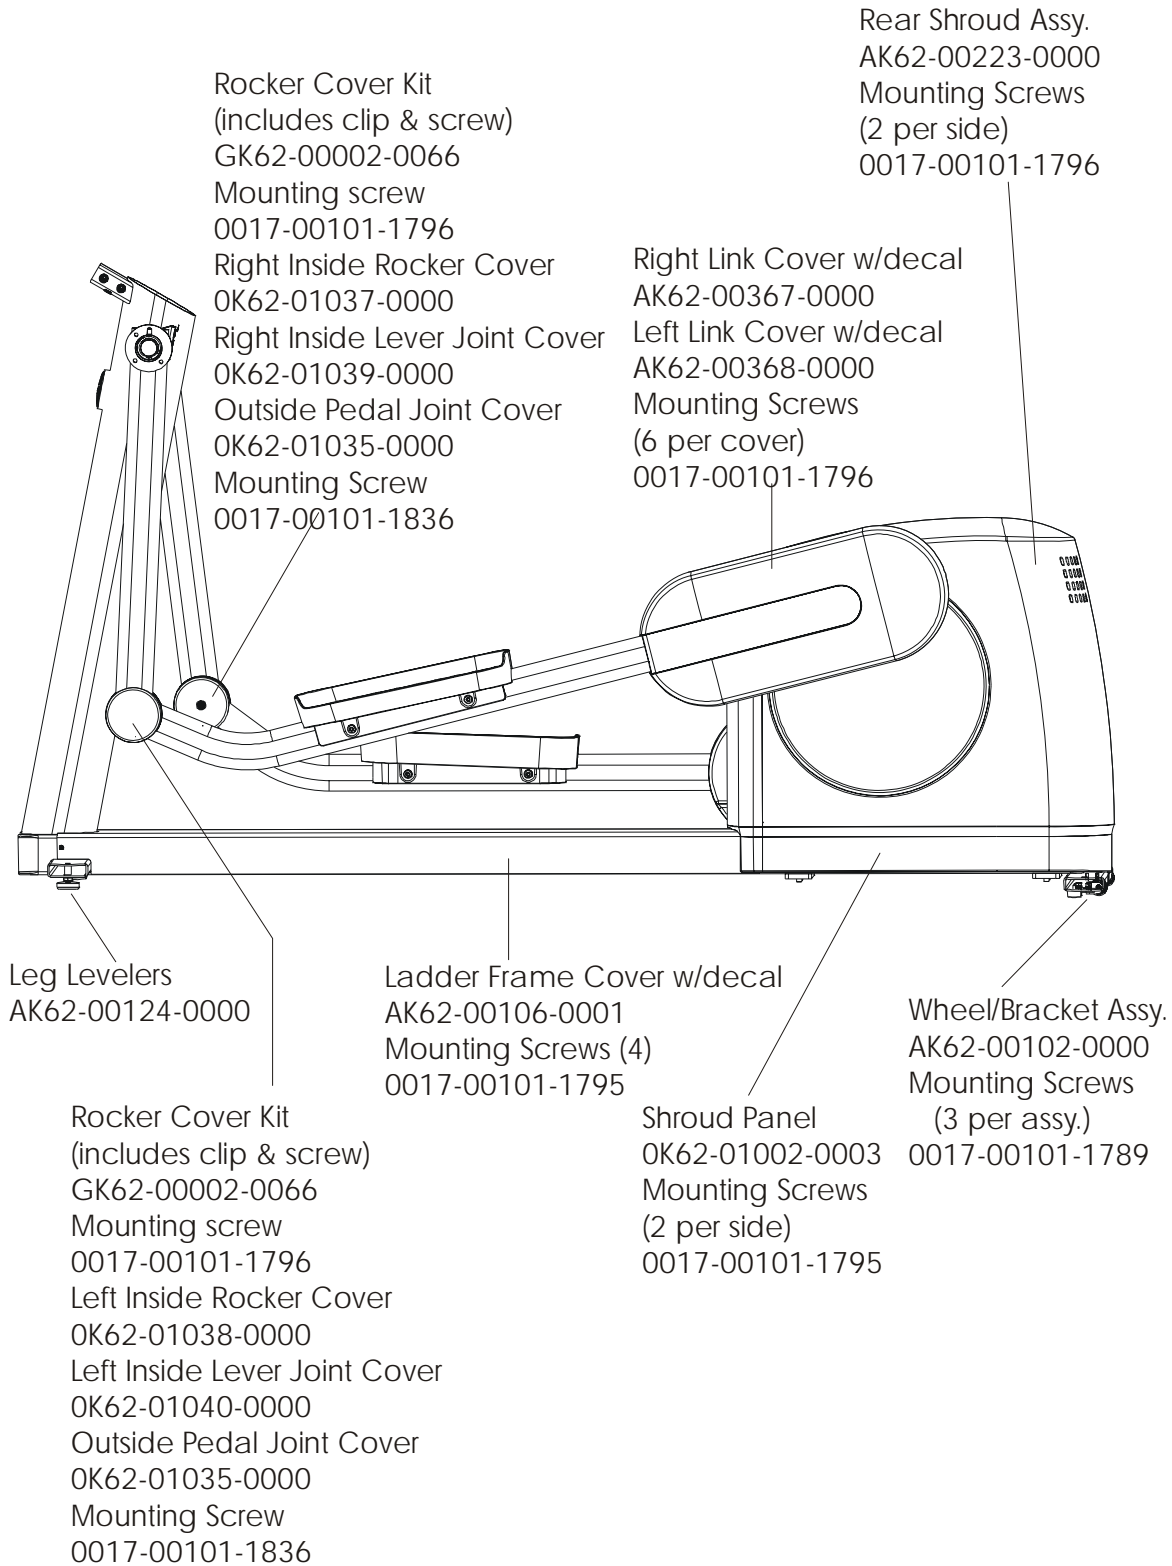

ARCTIC SILVER QUIET DRIVE 93X
Lower Frame Shrouds & Hardware

93X-0XXX-05
S/N XHF074003991 – XHF074204255